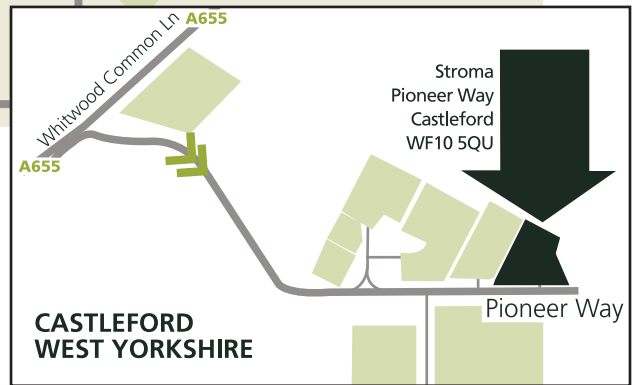

### DIRECTIONS

#### From the north (M1)

Travelling southbound, leave the M1 at junction 42 and keep left. At the roundabout, take the first exit onto the M62 eastbound (signposted Hull/Pontefract). Leave the M62 at junction 31, following signs for the A655. At the roundabout, take the second exit onto the A655 (Whitwood Common Lane) heading towards Castleford. Go straight over at the second roundabout. Turn right onto Pioneer Way. Stroma is located at the end of Pioneer Way on the left.

#### From the north (A1)

Travelling southbound, take the M62 exit and merge onto the M62 westbound towards Manchester. Leave the M62 at junction 31, taking the A655 exit to Castleford. Continue straight then turn right onto the A655 (Whitwood Common Lane). At the roundabout, take the second exit and continue on the A655 (Whitwood Common Lane). Go straight over at the second roundabout. Turn right onto Pioneer Way. Stroma is located at the end of Pioneer Way on the left.

#### From the south (M1)

Travelling northbound, leave the M1 at junction 42 and stay in the right hand lane. At the roundabout, take the third exit onto the M62 eastbound (signposted Pontefract/Hull). Leave the M62 at junction 31, following signs for the A655. At the roundabout, take the second exit onto the A655 (Whitwood Common Lane) towards Castleford. Go straight over at the second roundabout. Turn right at Pioneer Way. Stroma is located at the end of Pioneer Way on the left.